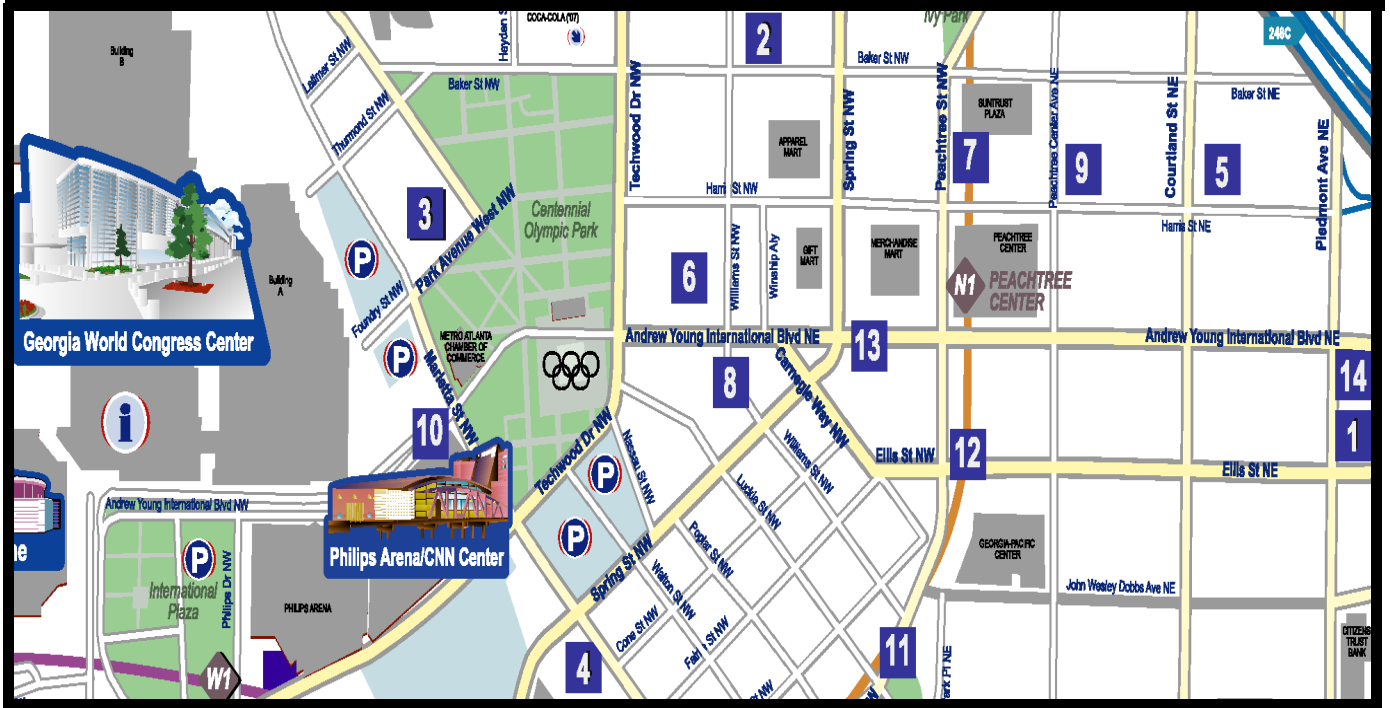

Hotel Rates & Map - NTI 2007

* Map is not drawn to scale and is meant for general reference only.
 **A portion of the room rates will be used to offset overall meeting cost.
 ***Downtown Atlanta is located 10 miles from Hartsfield-Jackson Atlanta International Airport (ATL)

Hotel	Convention Rates		AAA Rating/Type	Distance from Convention Center
	Single/Double	Triple/Quad		
1. Baymont Inn & Suites (formerly Fairfield Inn & Suites)	\$119/119	\$129/129	◆◆ Hotel	10 Blocks
2. Days Inn Atlanta Downtown	\$139/139	\$149/149	◆◆ Hotel	6 Blocks
3. Embassy Suites Centennial Olympic Park	\$195/195	\$215/215	◆◆◆ Hotel	2 Blocks
4. Glenn Hotel	\$169/169	\$179/179	Not rated	3 Blocks
5. Hilton Atlanta	\$159/184	\$209/209	◆◆◆ Hotel	9 Blocks
6. Holiday Inn Atlanta Downtown	\$145/145	\$155/155	◆◆◆ Hotel	3 Blocks
7. Hyatt Regency Atlanta	\$169/169	\$201/211	◆◆◆ Hotel	7 Blocks
8. Marriott Downtown Atlanta	\$155/155	\$165/165	◆◆◆ Hotel	4 Blocks
9. Marriott Atlanta Marquis	\$167/167	\$177/187	◆◆◆ Hotel	8 Blocks
10. Omni at CNN Center - Headquarters	\$197/197	\$217/217	◆◆◆◆ Hotel	Adjacent
11. Residence Inn Atlanta Downtown (max 3 people)	\$169/169	\$169/N/A	◆◆◆ Hotel	7 Blocks
12. Ritz-Carlton Atlanta (max 3 people)	\$195/195	\$215/N/A	◆◆◆◆ Hotel	7 Blocks
13. Westin Peachtree Plaza	\$159/159	\$179/199	◆◆◆ Hotel	5 Blocks
14. Wyndham Garden Hotel (formerly Courtyard by Marriott)	\$139/139	\$149/149	◆◆◆ Hotel	10 Blocks